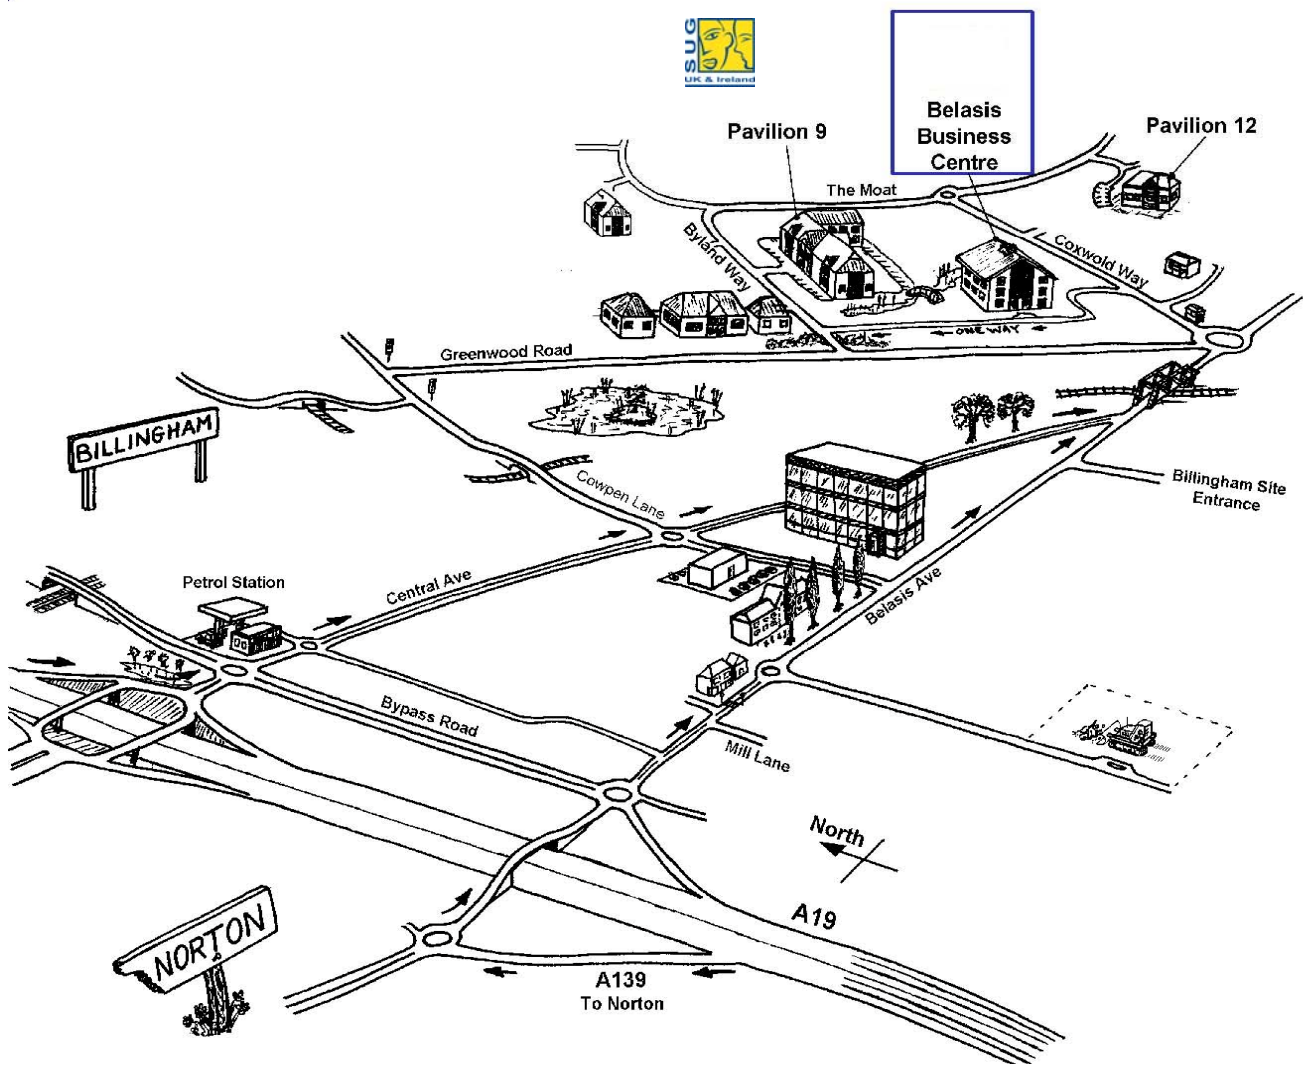

SAP UK & Ireland User Group
DBH Business Centre
Belasis Hall Technology Park
Billingham, TS23 4EA

T: +44 (0) 1642 343411 * F: +44 (0) 871 750 1420

E: support@sapusers.org * www.sapusers.org