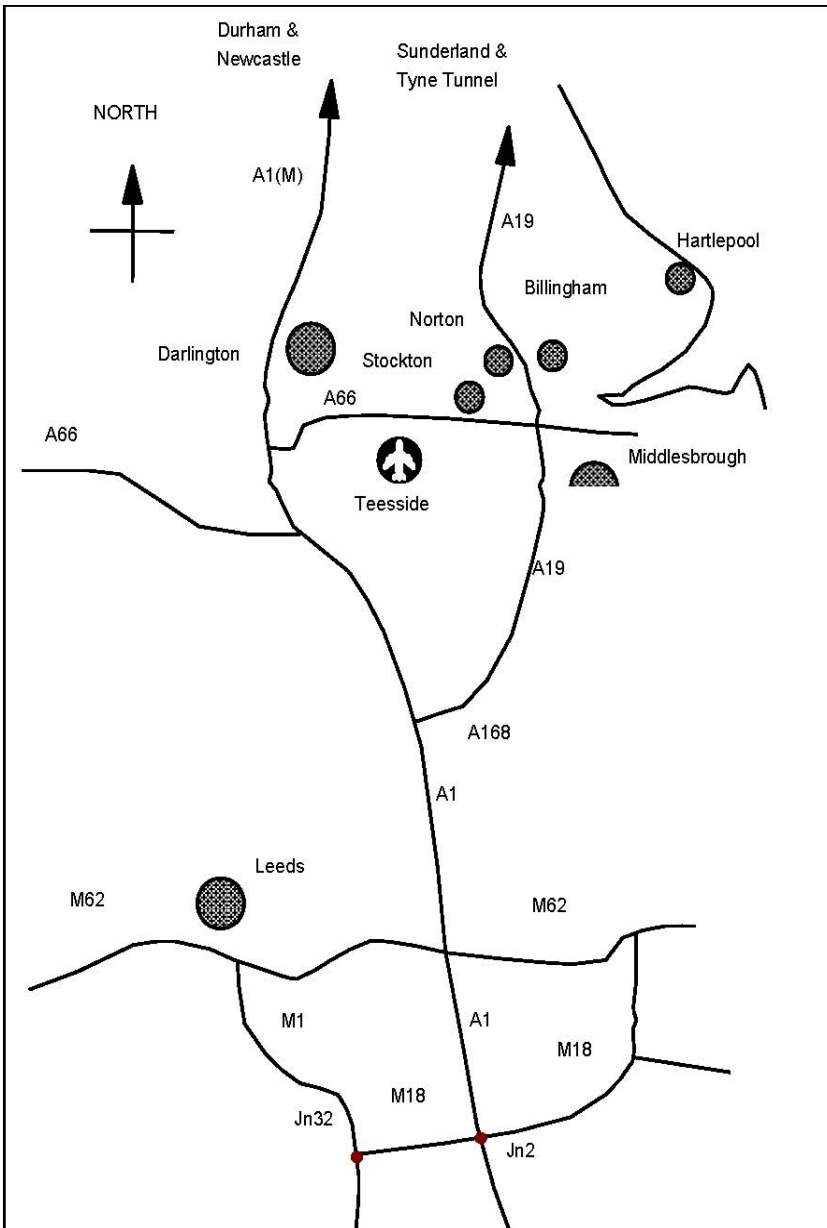

SAP UK & Ireland User Group
DBH Business Centre
Belasis Hall Technology Park
Billingham
TS23 4EA

TRAVEL INFORMATION

By Road from:

SOUTH EAST - Travel north via M1 to junction 32. Take M18 to junction 2. Take A1 north to A168 Teesside turnoff. Continue on A19 to Teesside. Take A139 turnoff signposted Norton.

MANCHESTER AND NORTH WEST

Take M62 east to join the A1 and continue as above.

SOUTH WEST - Take M5, M6, M42 and A42 to meet the M1 at junction 23a. Continue as above.

SCOTLAND(West) - Take M6 South to junction 40. Take A66 east across Pennines to A1(M). Travel north on A1(M) to A66(M) Darlington - A66 to Stockton. Join A19 and continue as above.