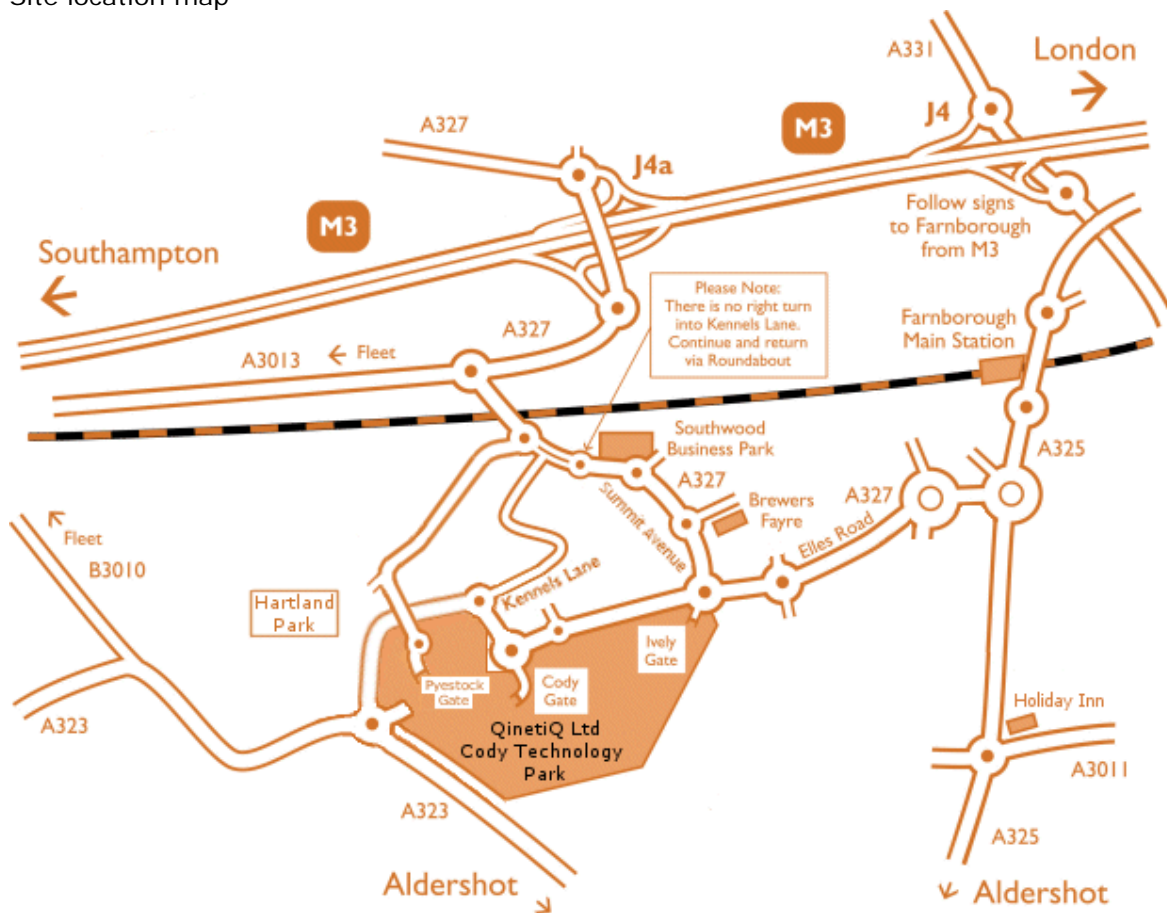

VENUE DETAILS

SIG hosting _____ Date _____ 8th June 2010 _____

Contact

Host company name	QinetiQ Limited
Venue address	Cody Technology Park, Ively Road, Hampshire, GU14 0LX
Event organiser if different from above (ie PA, marketing)	

VENUE DETAILS

Location cont'd

Nearest mainline train station	Farnborough Main / Farnborough North
Distance from train station	2.0 miles /

Accommodation

Hotels in area	
-----------------------	--

Hotels	
Holiday Inn Lynchford Road Farnborough	0800 405060
Potters International 1 Fleet Road Aldershot	01252 344000
The Falcon 68 Farnborough Road Farnborough	01252 545378
The Bishop's Table 27 West Street Farnham	01252 715545
Frensham Ponds Churt Nr. Farnham	01252 795161
Lismoyme Church Road Fleet	01252 628555
Cambridge London Road Camberley	01276 26488
The Aviator Hotel Farnborough Road Farnborough GU14 6EL	0870 220 8000
Casa Dei Cesari Restaurant & Hotel Handford Lane Yateley	01252 873275

Travel Inns	
Monkey Puzzle 1 Southwood Farm Ively Road Farnborough	01252 546654
Wellington Avenue Aldershot	01252 344063
Cricketers London Road Bagshot	01276 473196

Guest Houses	
Colbrook 56 Netley Street Farnborough	01252 542269
Hazel Lodge 112 London Road Camberley	01276 64856
Cedar Court 3 Eggars Hill Aldershot	01252 320931
Dawya Beech 9 Gally Hill Road Church Crookham Fleet	01252 674669

Other details

VENUE DETAILS

Please enter any other information/requests below:

Site location map

VENUE DETAILS

Site map – conference facilities are located in Building A4 above Ritazza Coffee shop