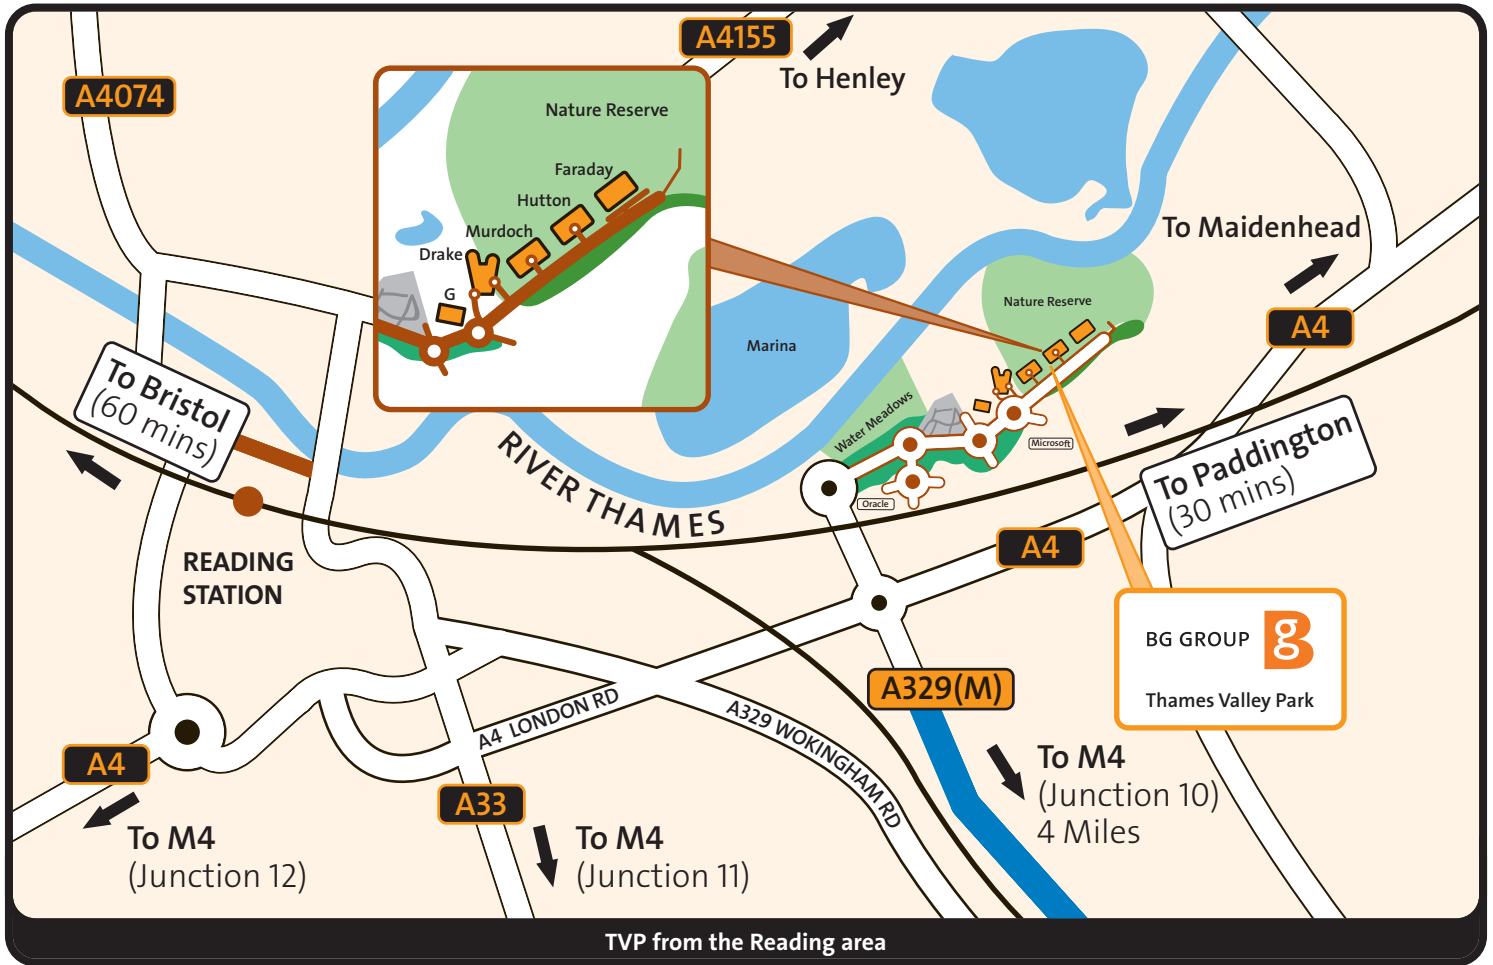

Directions to BG Group – Thames Valley Park

Directions to BG Group Headquarters, Thames Valley Park (TVP):

BG Group plc
 100 Thames Valley Park Drive
 Reading
 RG6 1PT

Tel: (0118) 935 3222

All visitors should arrive at either Drake or Faraday receptions to be met by their host. Please note there is no visitor access at G, Hutton or Murdoch buildings.

By Train

Take the train to Reading Station. Taxis are available outside the station or a frequent, dedicated and free bus service operates to TVP. The bus stop is to the right of the main station entrance, just past the Three Guineas pub; it has a TVP logo on it and is bus stop SA. The journey time to TVP is approximately 10–20 minutes.

[Click here for online train information](#)

From the M4

Leave the M4 at Junction 10. Take the A329(M) towards Reading and follow signs to TVP, using the map for details.