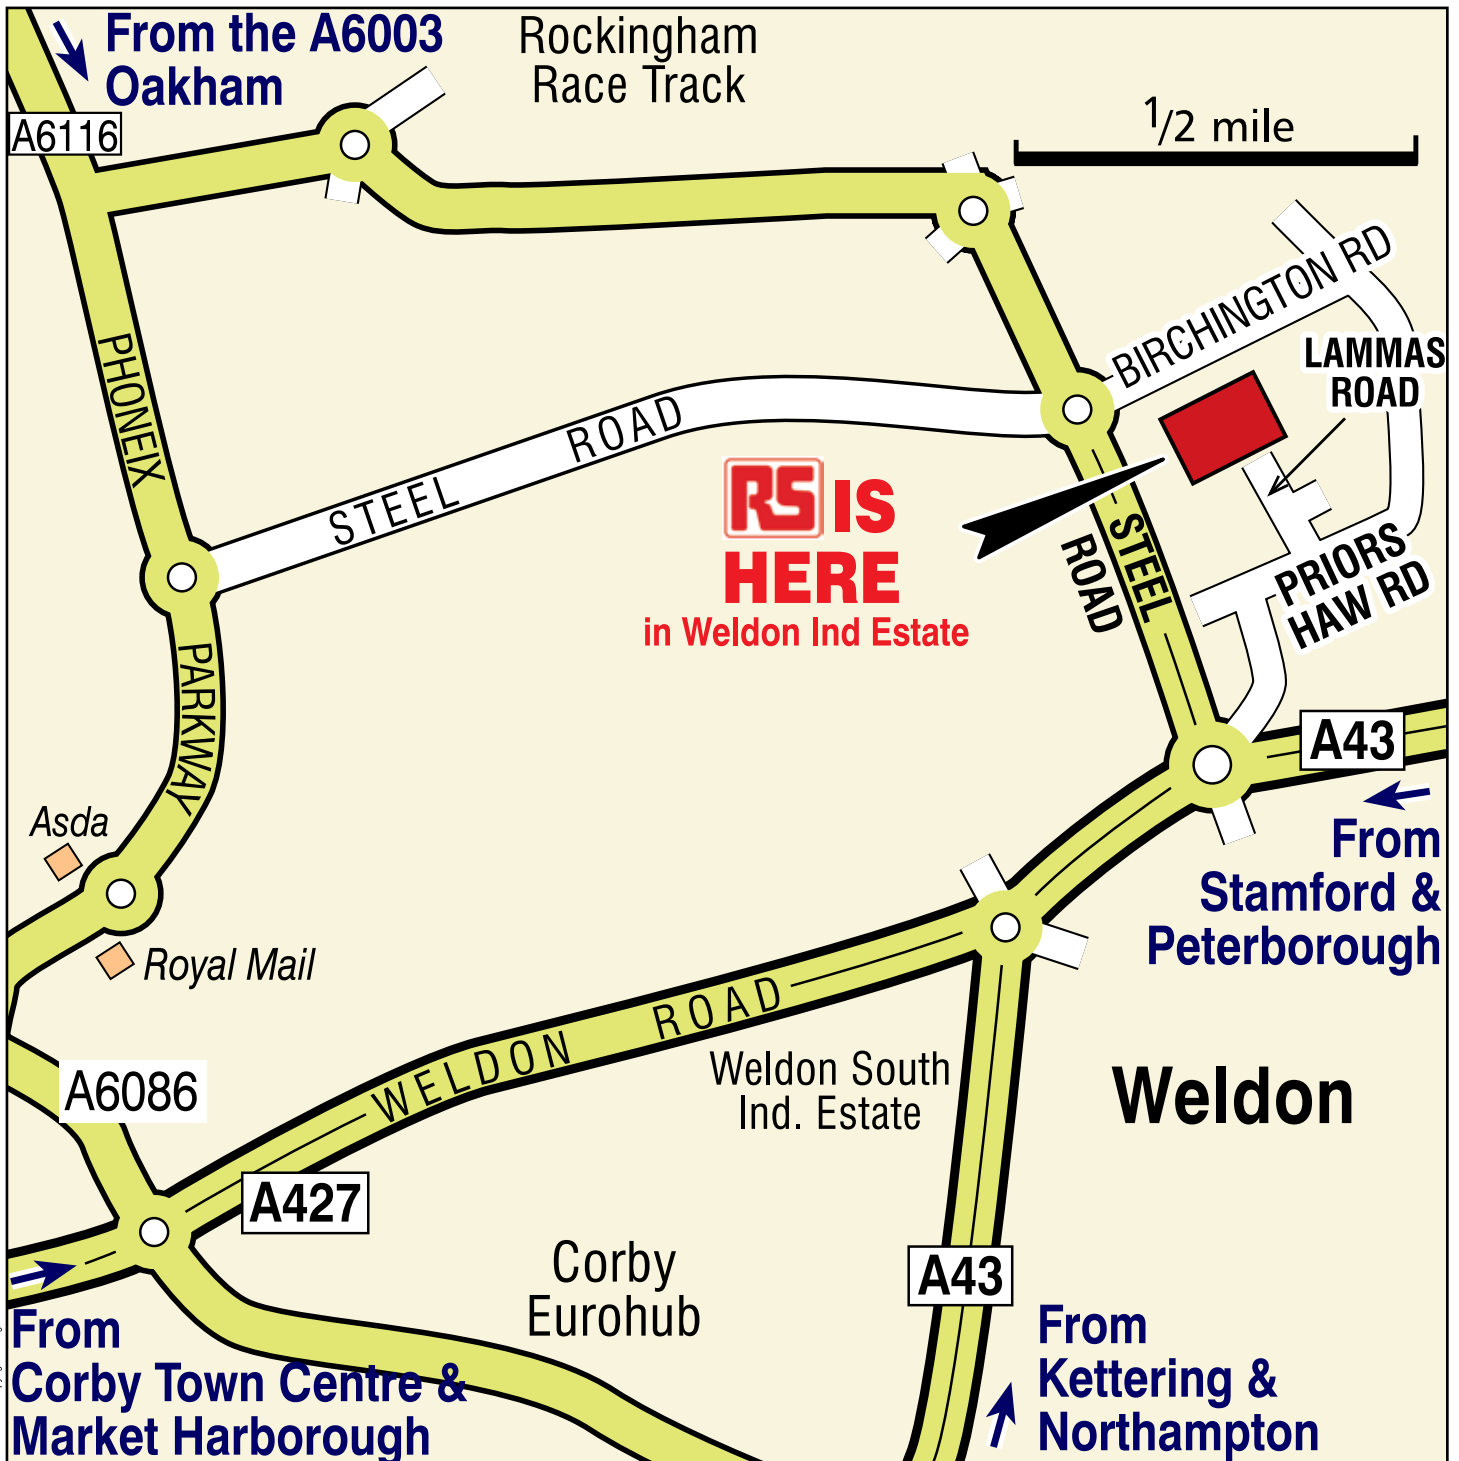

Corby Trade Counter

**Lammas Road, Weldon Industrial Estate,
Corby, Northamptonshire, NN17 5JF.**

**Tel: 08457 201 201
Fax: 08458 500 607**

www.rswwww.com/tradecounters