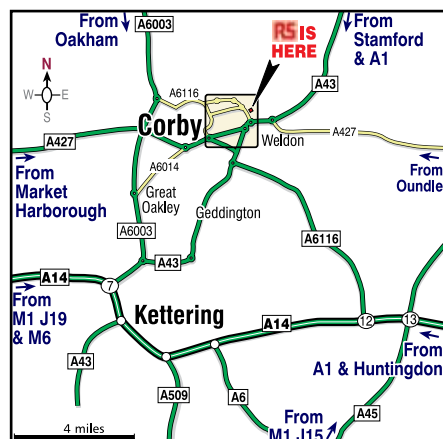

Corby Trade Counter

**Lammas Road, Weldon Industrial Estate,
Corby, Northamptonshire, NN17 5JF.**

**Tel: 08457 201 201
Fax: 08458 500 607**

www.rswwww.com/tradecounters