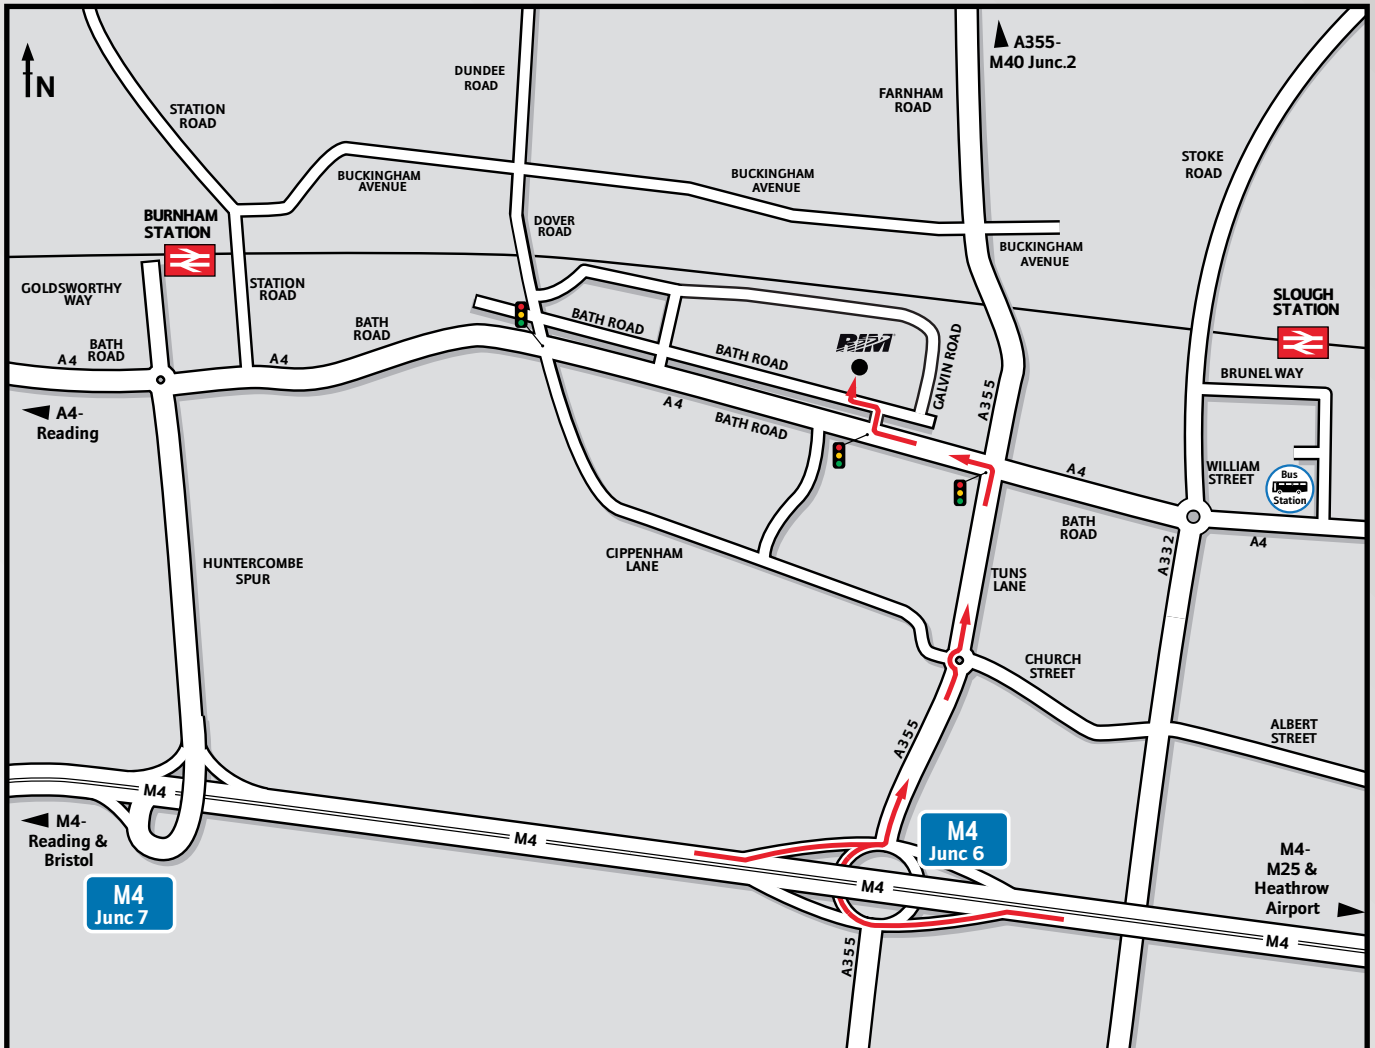

DIRECTIONS TO RESEARCH IN MOTION

DIRECTIONS FROM THE M4 MOTORWAY

Take Junction 6 from M4.
Go north, on Tuns Lane, towards Slough.
At the junction with Bath Road/A4.
Turn left onto Bath Road.
After about one-third of a mile, turn right at traffic lights.
Then immediate left onto the Bath Road trunk road.
Research In Motion is second on the right.

BY RAIL

The nearest rail station is Slough,
200 Bath Road is about 1.5 miles
from the station.