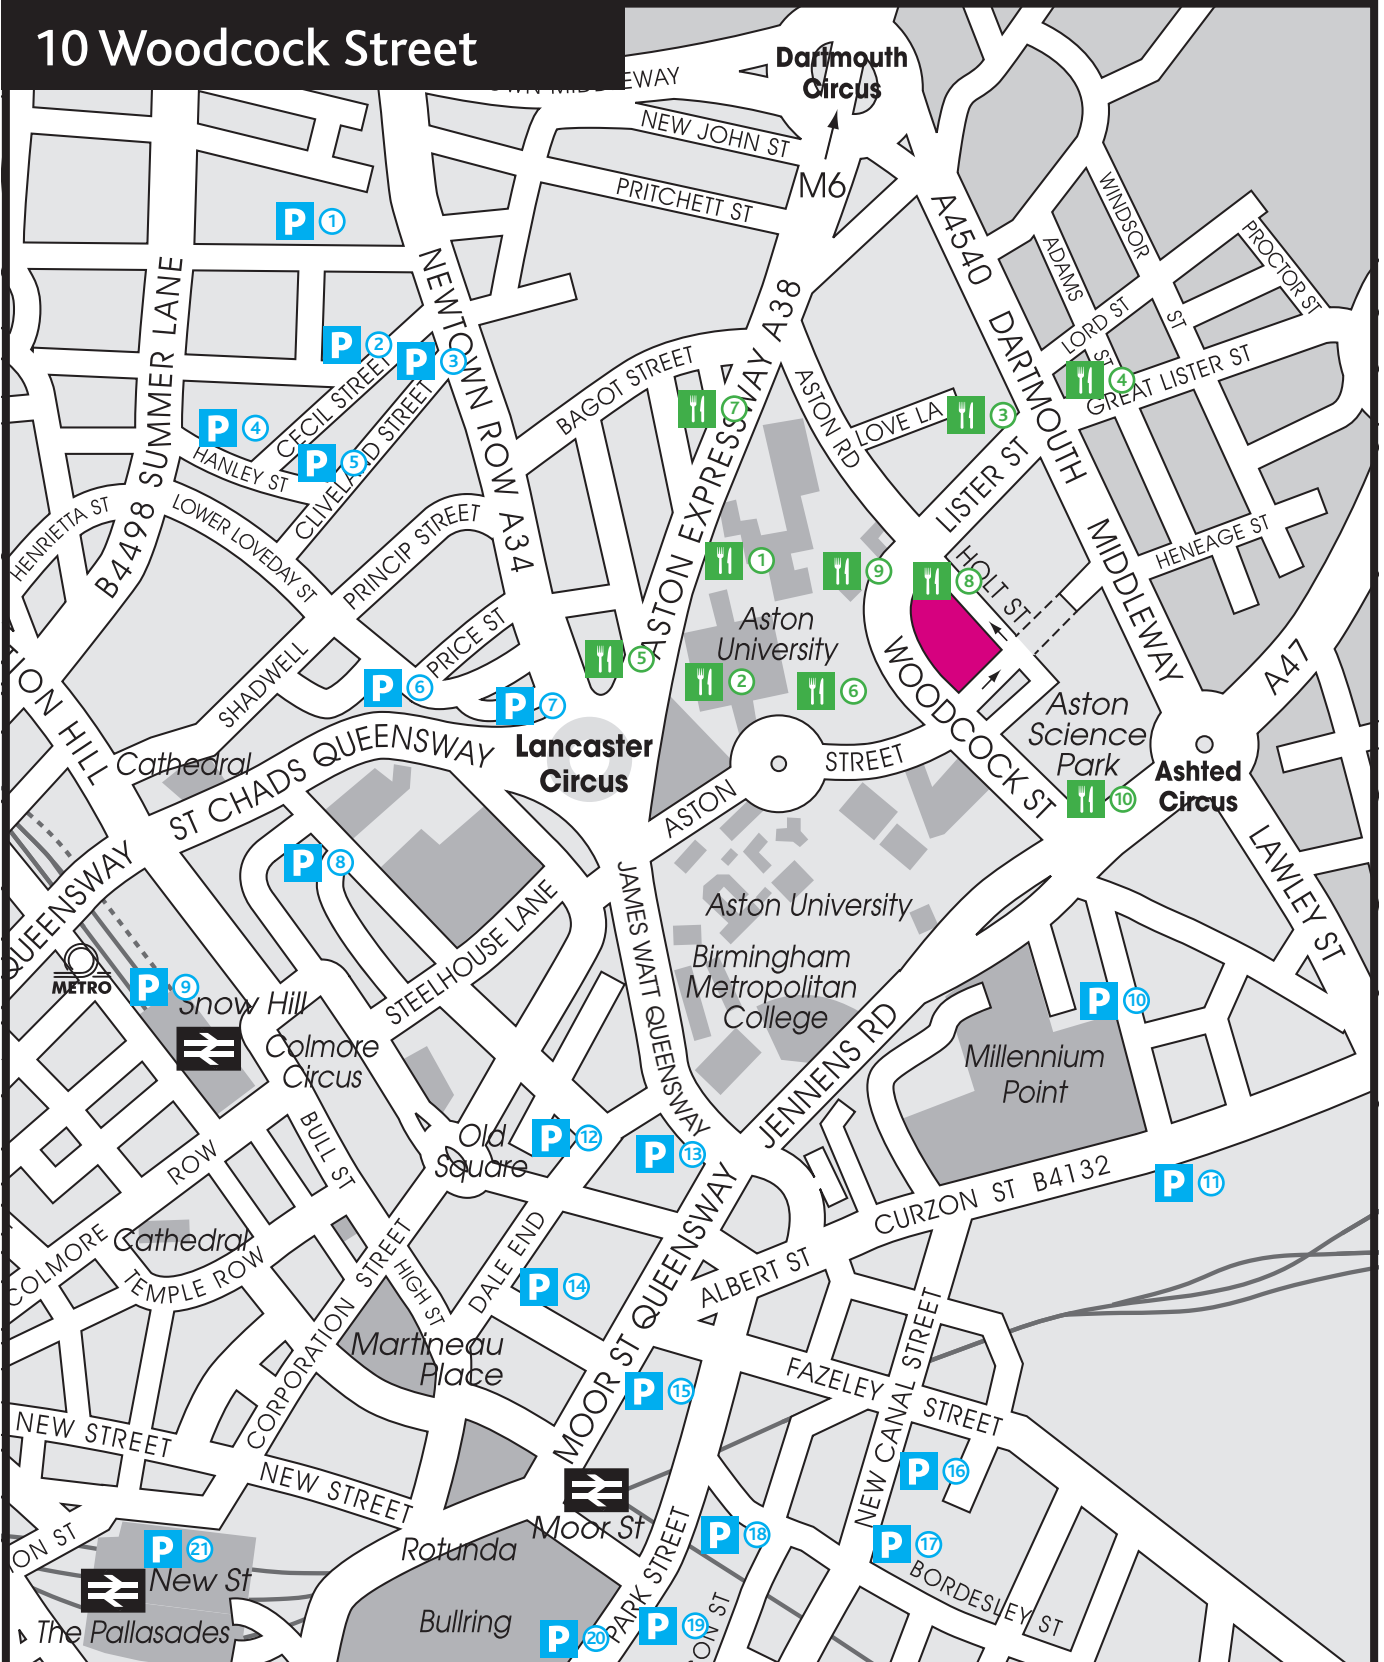

10 Woodcock Street

Address:

10 Woodcock Street
 Birmingham B7 4BC
 Tel: 0121 333 5179

Public Transport

Visit www.travelinemidlands.co.uk
 for information on buses and trains.
 Alternatively call them on 0871 200 22 33

P Parking

Local Amenities

10 Woodcock Street

For further route information go to:

www.transportdirect.info