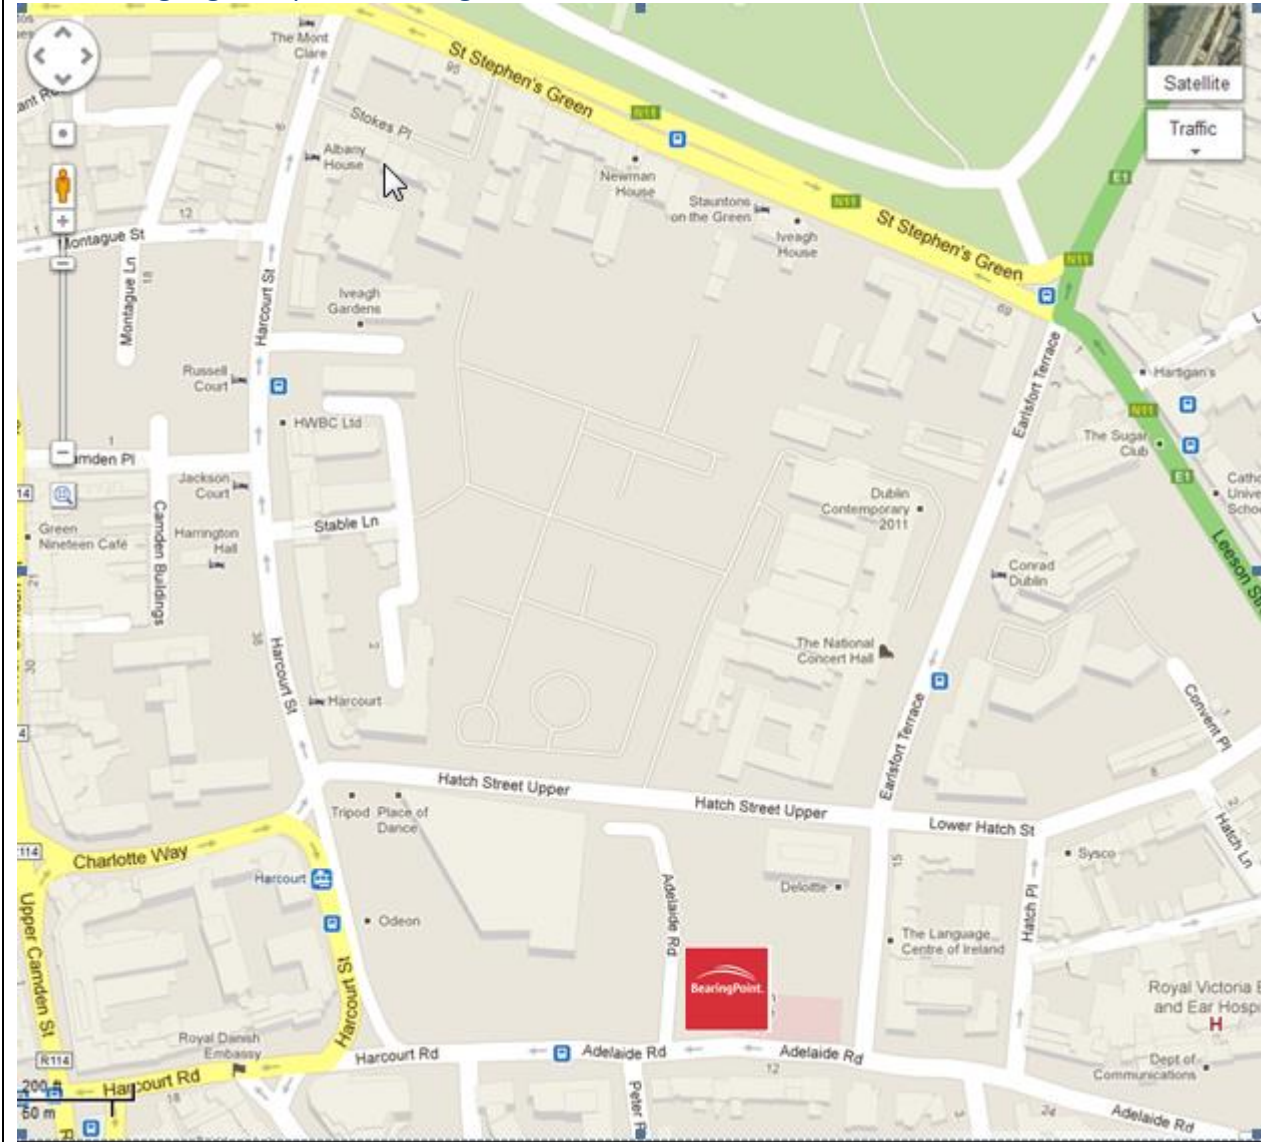

Other details

Please enter any other information/requests below:

Search for google maps for BearingPoint for location.

Please send your completed form to Kirsten.boucher@Sapusers.org along with a jpeg copy of your company logo for use on the event documentation and badges.