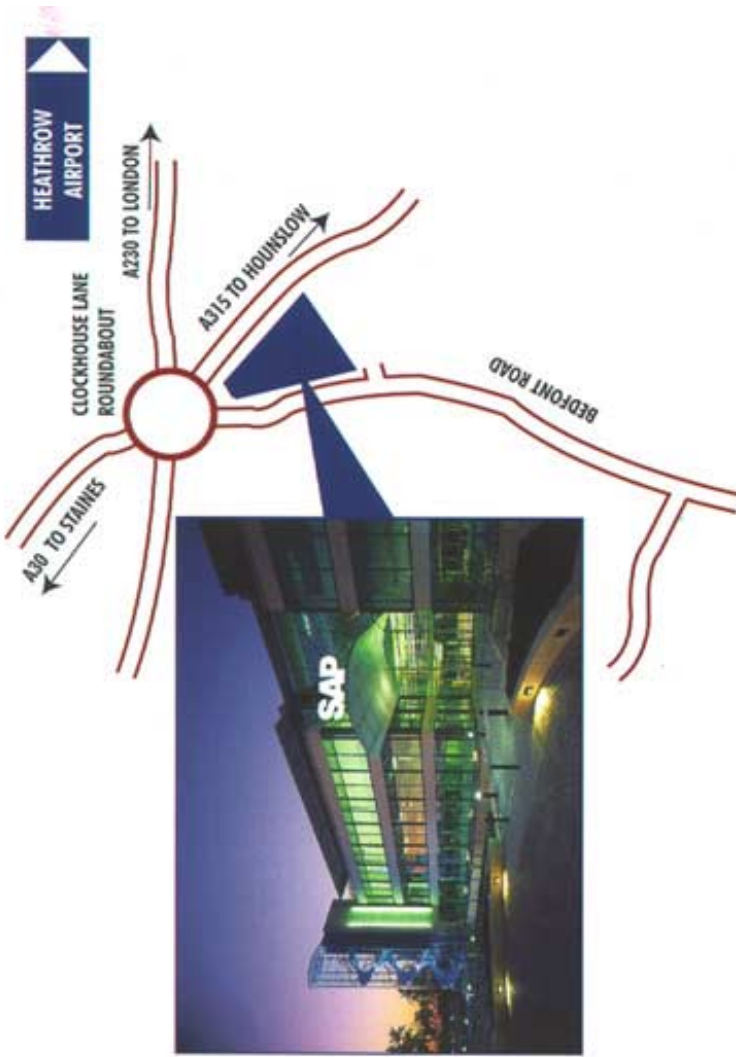

SAP (UK) Limited Clockhouse Place Bedfont Road
 Feltham Middlesex TW14 8HD
 Tel: 0870 608 4000
 Fax: 0870 608 4050

DIRECTIONS FROM M25

Exit M25 from junction 13 and join the A30 eastbound. Continue along the A30, following the signs to Heathrow Terminal 4. At the Clockhouse Lane roundabout take the third exit onto Bedfont Road. Immediately on the left hand side are the SAP HEADQUARTERS. To enter the complex drive through the first entrance on the left where you will find the car parks and the main entrance.

DIRECTIONS FROM CENTRAL LONDON

From central London proceed along the A4 (the Great West Road) heading through Hammersmith towards Chiswick. At the Hogarth roundabout follow the signs for the M4 West. Leave the M4 at junction 3 after the Heston Service Area. Turn left at junction 3 onto the A312 sign posted to Feltham/Staines. At the roundabout which intersects the A4 continue on the A312 towards Feltham/Staines. Turn right at the junction with the A30 and follow the A30 until the Clockhouse Lane roundabout at Bedfont Lakes. Take the second exit from the roundabout onto the Bedfont Road. Immediately on the left hand side are the SAP HEADQUARTERS. To enter the complex drive through the first entrance on the left where you will find the car parks and the main entrance. If you require further direction please telephone 0870 608 4000 where someone will be able to assist you.