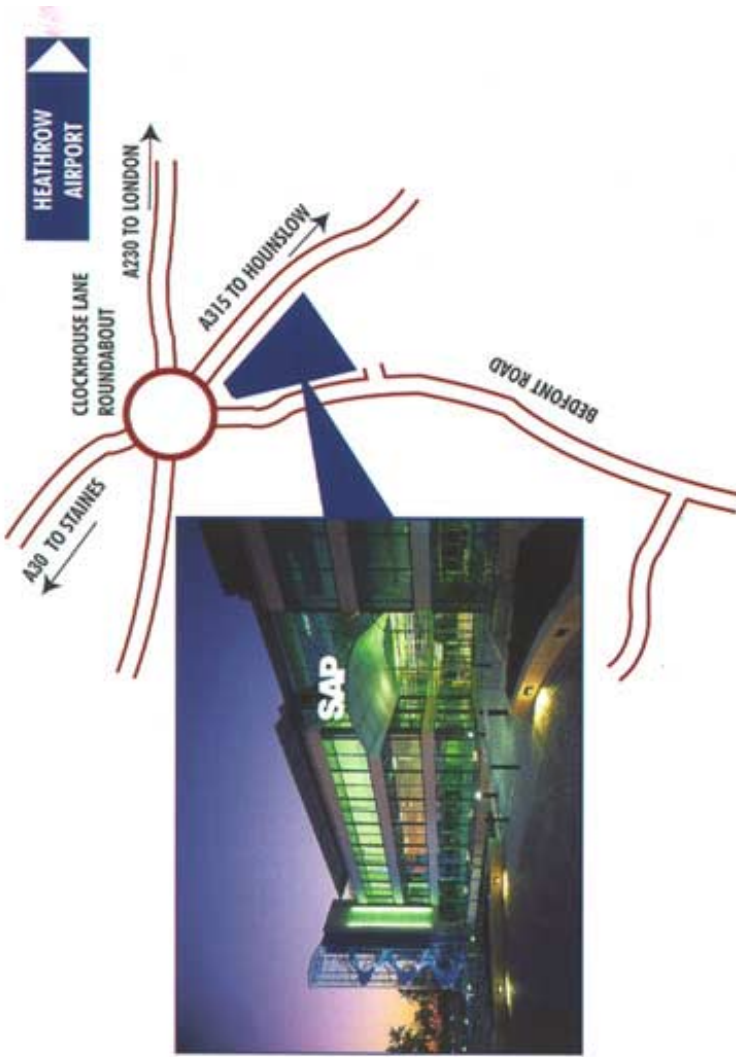

SAP (UK) Limited Clockhouse Place Bedfont Road
Feltham Middlesex TW14 8HD
Tel: 0870 608 4000
Fax: 0870 608 4050

DIRECTIONS FROM M25

Exit M25 from junction 13 and join the A30 eastbound. Continue along the A30, following the signs to Heathrow Terminal 4. At the Clockhouse Lane roundabout take the third exit onto Bedfont Road. Immediately on the left hand side are the SAP HEADQUARTERS. To enter the complex drive through the first entrance on the left where you will find the car parks and the main entrance.

DIRECTIONS FROM CENTRAL LONDON

From central London proceed along the A4 (the Great West Road) heading through Hammersmith towards Chiswick. At the Hogarth roundabout follow the signs for the M4 West. Leave the M4 at junction 3 after the Heston Service Area. Turn left at junction 3 onto the A312 sign posted to Feltham/Staines. At the roundabout which intersects the A4 continue on the A312 towards Feltham/Staines. Turn right at the junction with the A30 and follow the A30 until the Clockhouse Lane roundabout at Bedfont Lakes. Take the second exit from the roundabout onto the Bedfont Road. Immediately on the left hand side are the SAP HEADQUARTERS. To enter the complex drive through the first entrance on the left where you will find the car parks and the main entrance. If you require further direction please telephone 0870 608 4000 where someone will be able to assist you.