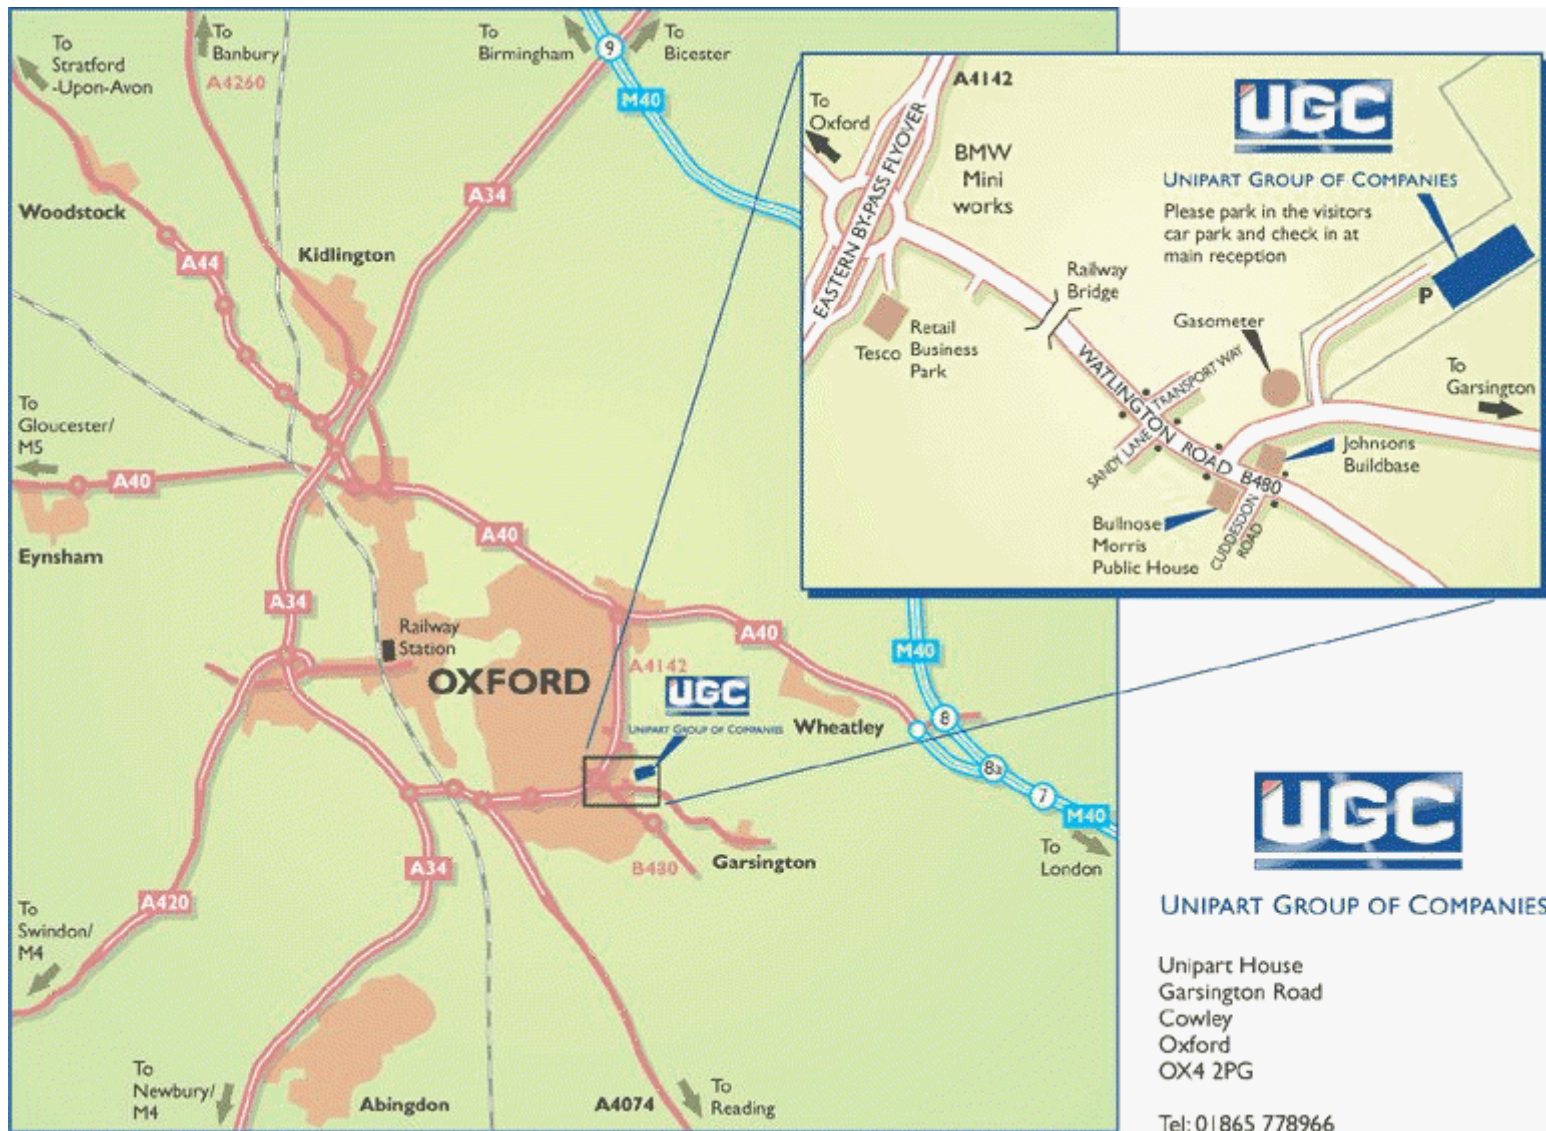

Location Map – Unipart Cowley

Unipart Group Limited

Unipart House, Garsington Road, Cowley, Oxford OX4 2PG