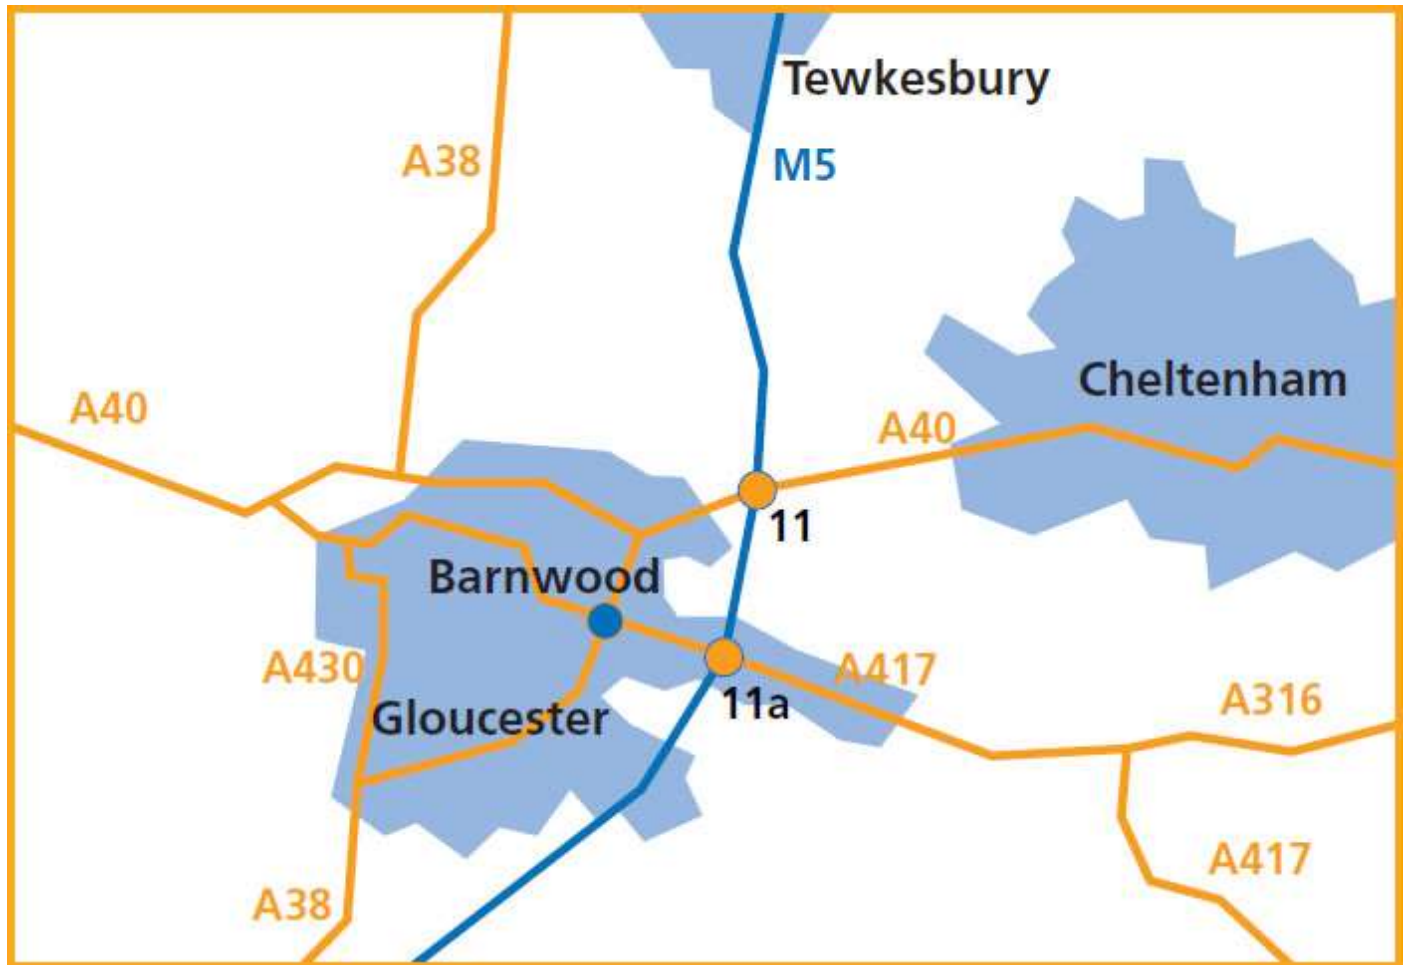

# Directions to Barnwood Offices

## By car

Barnwood offices are located on the eastern side of Gloucester, about two-and-a-half miles from the city centre, just off the A417 bypass.

## From the north

Leave the M5 at Junction 11, and follow the A40 in the direction of Gloucester. At the first roundabout you approach, take the second turning on the left (A417 Southbound). At the second roundabout, go straight across, and enter Barnett Way, with the Lloyds Group building on your left. Use the left lane, go through both sets of traffic lights and Barnwood is directly in front of you (fourth entrance on the left).

## From the south

Take Junction 11a off the M5, and follow the A417 in the direction of Gloucester. At the first roundabout, take the second turning on the left, and follow the A417 bypass. At the second roundabout, take the first left into Barnett Way. The Lloyds Group building is on your left. Use the left lane, go through both sets of traffic lights and Barnwood is directly in front of you (fourth entrance on the left).