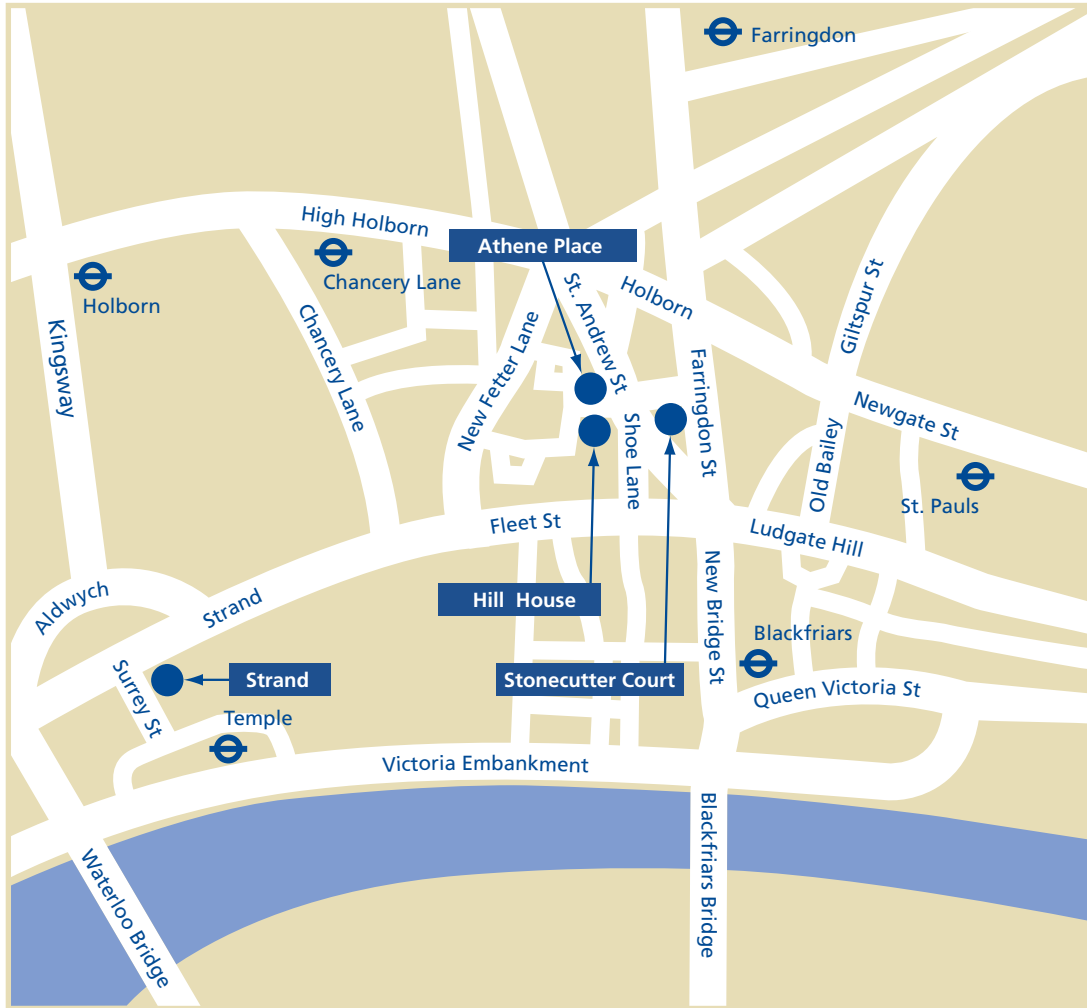

Helping you to find us

London offices

London – Stonecutter Court

Stonecutter Court
Stonecutter Street, London
UNITED KINGDOM
EC4A 4TR
Tel: +44 (0) 20 7936 3000
Fax: +44 (0) 20 7583 1198

London – Athene Place

66 Shoe Lane
London
UNITED KINGDOM
EC4A 3BQ
Tel: +44 (0) 20 7936 3000
Fax: +44 (0) 20 7583 1198

London – Strand

180 Strand
London
UNITED KINGDOM
WC2R 1BL
Tel: +44 (0) 20 7936 3000
Fax: +44 (0) 20 7583 1198

London – Hill House

Hill House
1 Little New Street, London
UNITED KINGDOM
EC4A 3TR
Tel: +44 (0) 20 7936 3000
Fax: +44 (0) 20 7583 8517

© Deloitte & Touche LLP 2006.