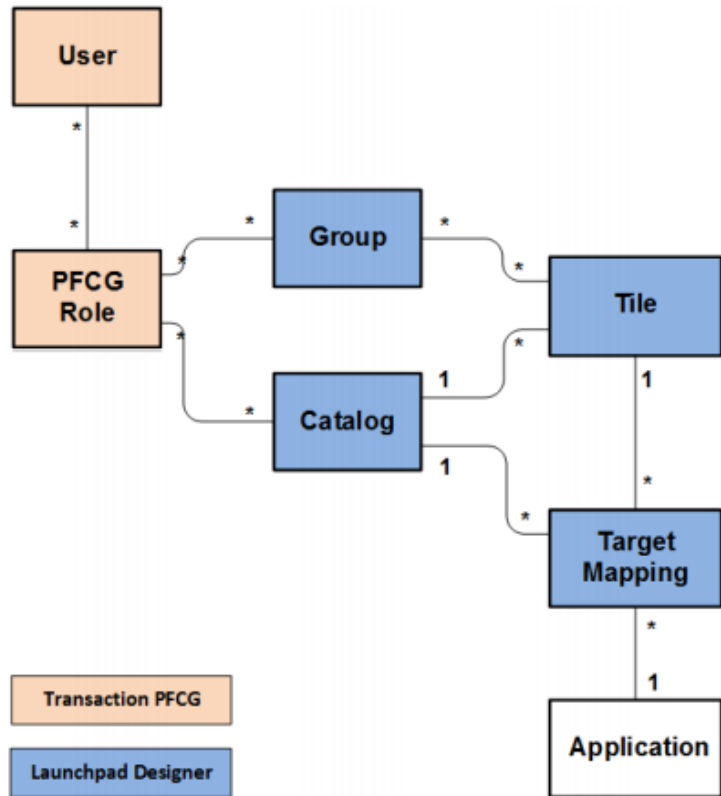

2019

THE ICC, BIRMINGHAM
1-3 DECEMBER

Build Your Own Fiori Launchpad (Hands-on Workshop)

Holly Evans & Steve Rumsby

ENGAGING MINDS | EMPOWERING SUCCESS

#UKISUGCONNECT

Fiori Launchpad Architecture

Transaction PFCG

- Assign groups and catalogs to roles
- Roles are the means to assign catalogs and their apps to users

SAP Fiori launchpad designer (FLPD)

Content can be configured system wide (configuration) or client specific (customizing):

- Target Mapping: maps navigation intent to concrete (logical application/target)
- Tile: used to launch an application from the homepage
- Catalog: set of applications a user can use and add to his homepage
- Group: predefined set of tiles a user sees on his homepage